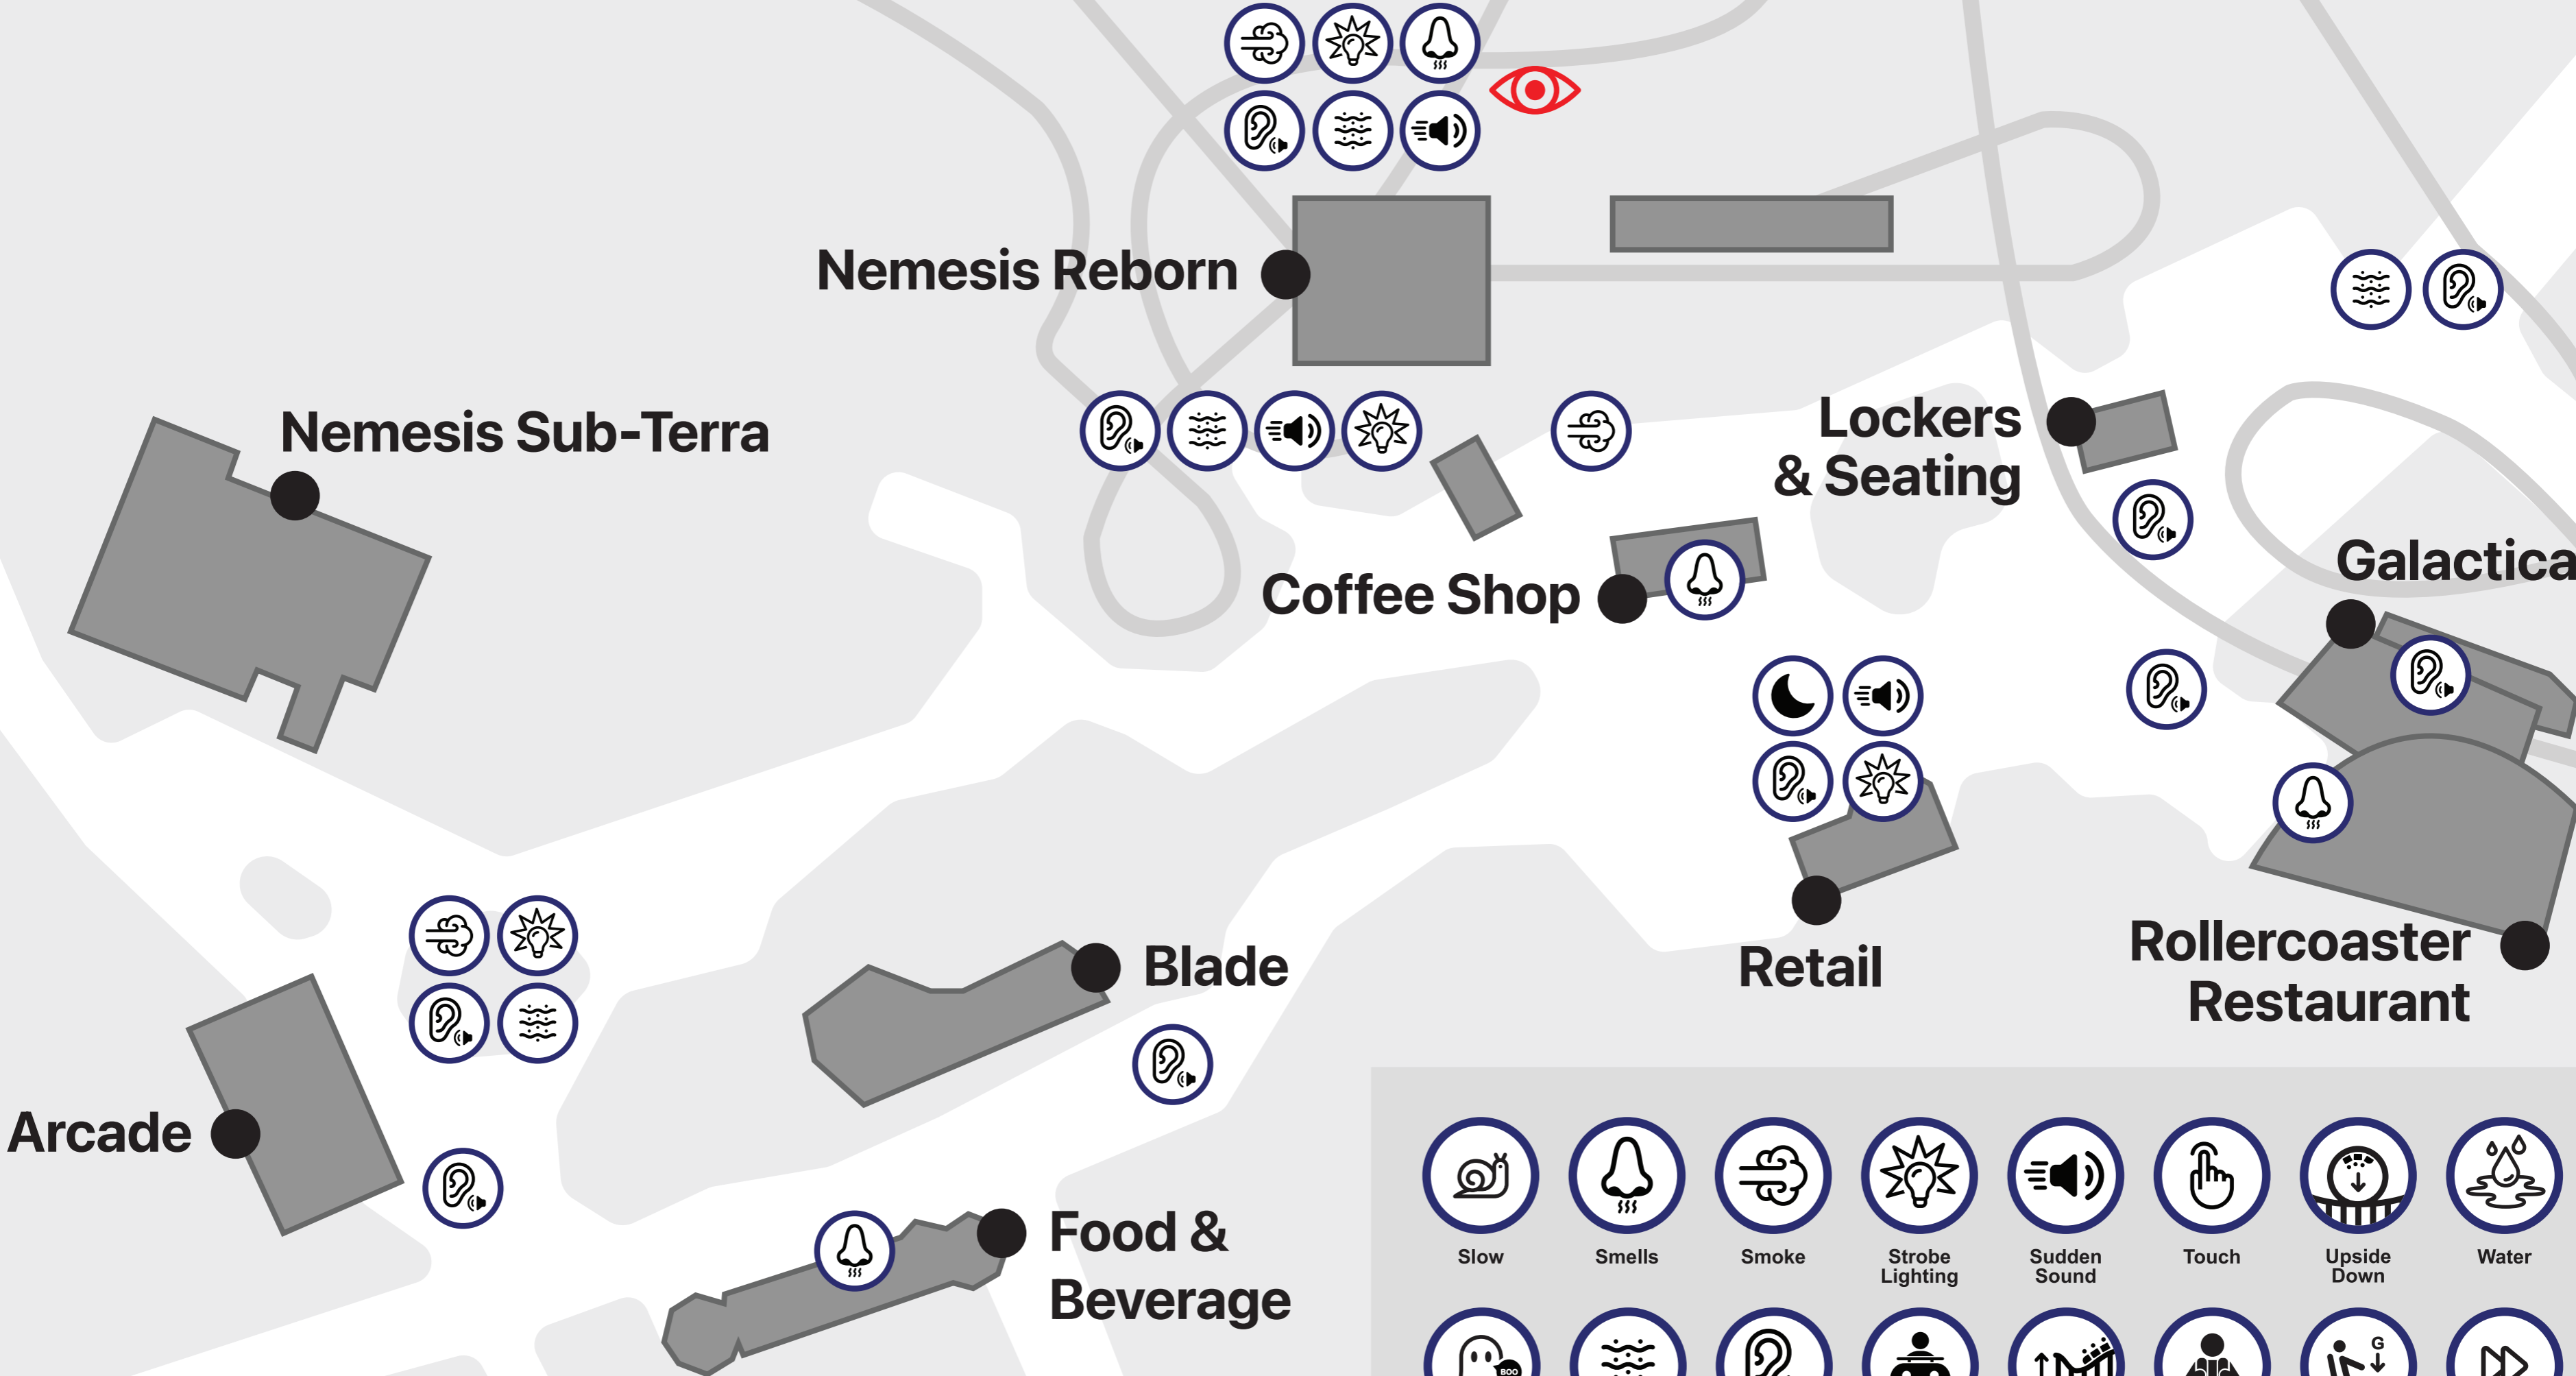

**Forbidden Valley  
External Theming Element  
Sensory Map**

Slow	Smells	Smoke	Strobe Lighting	Sudden Sound	Touch	Upside Down	Water	Dark
Scare	Mist	Loud Sound	Lap Bar	Height	Harness	G-Force	Fast	Dark Spaces