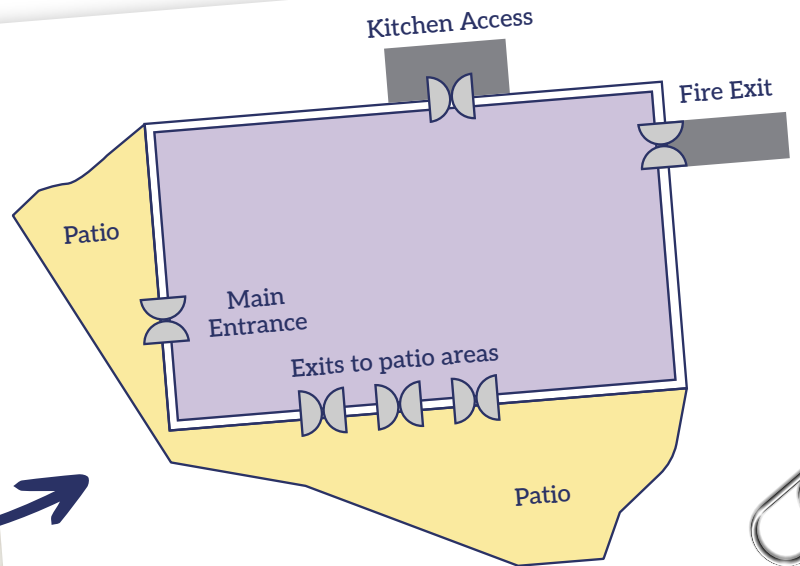

Alton Towers Resort

Theme Park Venues

Towers Suite

Lakeside Suite

Dimensions

		Lakeside Suite	Towers Room	Lake View Room
Length	m	25	10	27
Width	m	20	11.5	8.9
Area	sq.m	500	115	240.3
Ceiling	m	2.4	3.9	2.9