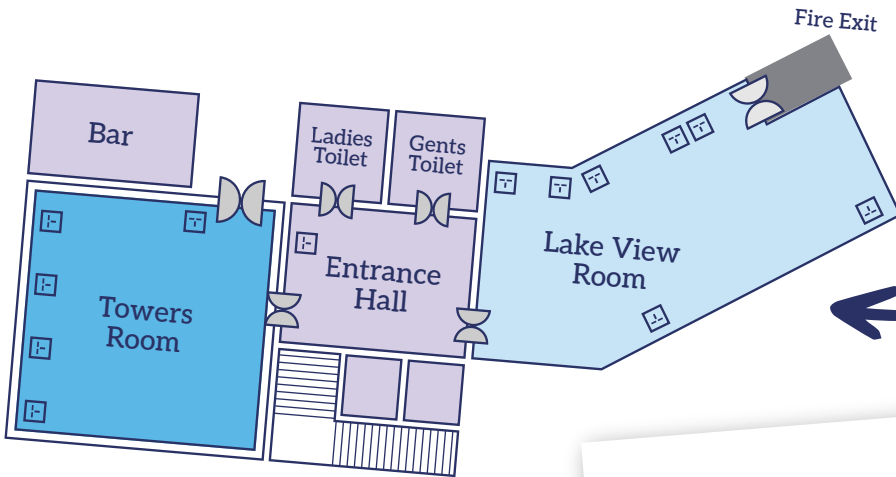

Alton Towers Resort

Theme Park Venues

Towers Suite

Lakeside Suite

Dimensions

		Lakeside Suite	Towers Room	Lake View Room
Length	m	25	10	27
Width	m	20	11.5	8.9
Area	sq.m	500	115	240.3
Ceiling	m	2.4	3.9	2.9