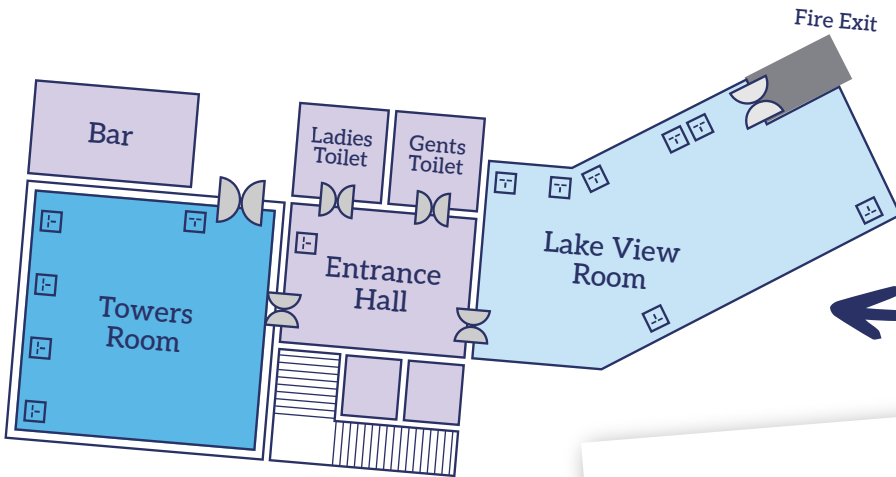

Alton Towers Resort

Theme Park Venues

Towers Suite

Corporate Hospitality Suite

Dimensions

		Cororate Hospitality Suite	Towers Room	Lake View Room
Length	m	25	10	27
Width	m	20	11.5	8.9
Area	sq.m	500	115	240.3
Ceiling	m	2.4	3.9	2.9