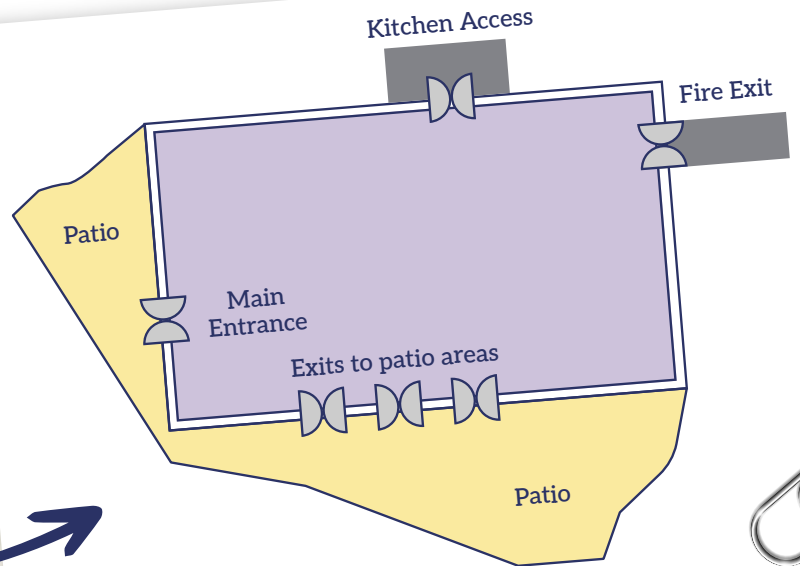

Alton Towers Resort

Theme Park Venues

Towers Suite

Corporate Hospitality Suite

Dimensions

		Cororate Hospitality Suite	Towers Room	Lake View Room
Length	m	25	10	27
Width	m	20	11.5	8.9
Area	sq.m	500	115	240.3
Ceiling	m	2.4	3.9	2.9